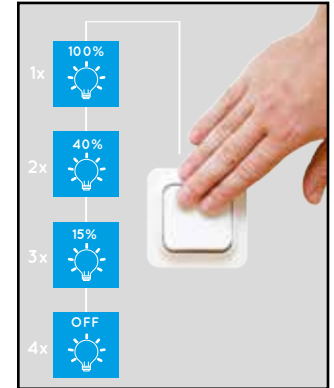

Art.numb.	Base	Watt	Kelvin	clear/ matt	Lumen	Cri	Angle	Hrs.	Dim- mable	Class	qty/ctn	qty/ innerbox
49066/08/61	E27	8W	2700 K	G80 matt opal	850 lm	>80	360 °	15.000		A+	50	10
49067/08/61	E27	8W	2700 K	G125 matt opal	850 lm	>80	360 °	15.000		A+	20	10