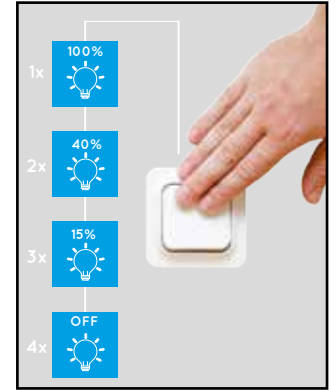

LED GU10 bulbs “dim to warm” by switch

Dim to warm by switch !

Ø 5cm
H 5,5 cm

Art.numbr.	Base	Watt	Kelvin	Color	Lumen	Cri	Angle	Hrs.	Dim- mable	Class	bulb/ blister	qty/ctn
49010/05/30	GU10	5W	2700 K 2500 K 2200 K	Black	350 lm	>95	40 °	25.000	DIM TO WARM	A+	1	20
49010/05/31	GU10	5W	2700 K 2500 K 2200 K	White	350 lm	>95	40 °	25.000	DIM TO WARM	A+	1	20
49010/05/36	GU10	5W	2700 K 2500 K 2200 K	Grey	350 lm	>95	40 °	25.000	DIM TO WARM	A+	1	20