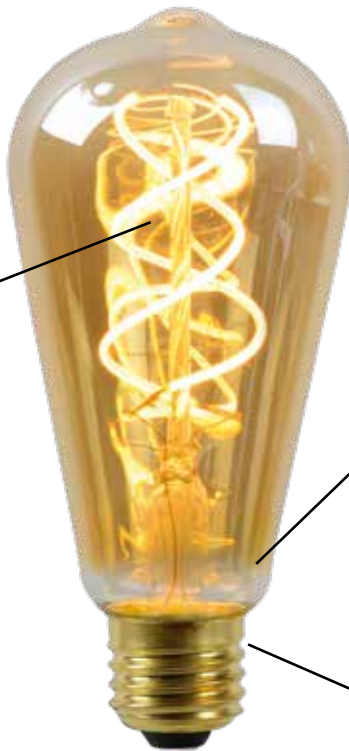

49035/20/62

49035/25/62

49035/30/62

Art.numb.	Base	Watt	Kelvin	clear/ amber	Lumen	Cri	Angle	Hrs.	Dim- mable	Class	bulb/ box	qty/ctn	qty/ innerbox
49042/05/62	E27	5W	2200 K	A60 AMBER	260 lm	>80	360 °	30.000		A	1	100	10
49042/05/65	E27	5W	2200 K	A60 SMOKE	200 lm	>80	360 °	30.000		A	1	100	10
49034/05/62	E27	5W	2200 K	ST64 AMBER	260 lm	>80	360 °	30.000		A	1	100	10
49035/05/62	E27	5W	2200 K	T30 AMBER	260 lm	>80	360 °	30.000		A	1	100	10
49035/20/62	E27	5W	2200 K	T32 AMBER	260 lm	>80	360 °	30.000		A	1	100	10
49035/25/62	E27	5W	2200 K	T32 AMBER	260 lm	>80	360 °	30.000		A	1	100	10
49035/30/62	E27	5W	2200 K	T32 AMBER	260 lm	>80	360 °	30.000		A	1	100	10

LED:
High lumen filament,
vintage edison look,
quality chip without shadow,
360° beam angle,
CRI >90 without distortion.

SAFER:
Produces less heat than
former models,
thus reducing the risk of
burns if accidentally
touched.