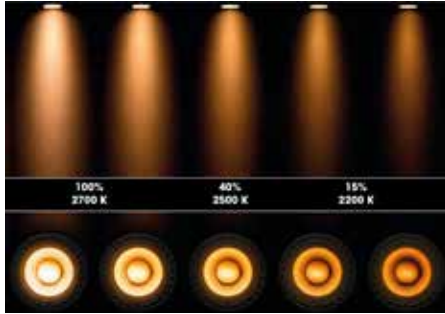

LED GU10 bulbs “dim to warm”

With a dim-to-warm bulb the color temperature is adjustable from 3000 Kelvin (warm white) to 2200 Kelvin (extra warm white).

Ø 5cm
H 5,5 cm

49009/05/30

49009/05/31

49009/05/36

Art.numb.	Base	Watt	Kelvin	Color	Lumen	Cri	Angle	Hrs.	Dim-mable	Class	bulb/blister	qty/ctn
49009/05/30	GU10	5W	3000 K 2200 K	Black	320 lm	>95	40 °	25.000	DIM TO WARM	A+	1	20
49009/05/31	GU10	5W	3000 K 2200 K	White	320 lm	>95	40 °	25.000	DIM TO WARM	A+	1	20
49009/05/36	GU10	5W	3000 K 2200 K	Grey	320 lm	>95	40 °	25.000	DIM TO WARM	A+	1	20

LED GU10 bulbs “dim to warm” by switch

Dim to warm by switch !

Ø 5cm
H 5,5 cm

49010/05/30

49010/05/31

49010/05/36

Art.numbr.	Base	Watt	Kelvin	Color	Lumen	Cri	Angle	Hrs.	Dim- mable	Class	bulb/ blister	qty/ctn
49010/05/30	GU10	5W	2700 K 2500 K 2200 K	Black	350 lm	>95	40 °	25.000	DIM TO WARM	A+	1	20
49010/05/31	GU10	5W	2700 K 2500 K 2200 K	White	350 lm	>95	40 °	25.000	DIM TO WARM	A+	1	20
49010/05/36	GU10	5W	2700 K 2500 K 2200 K	Grey	350 lm	>95	40 °	25.000	DIM TO WARM	A+	1	20