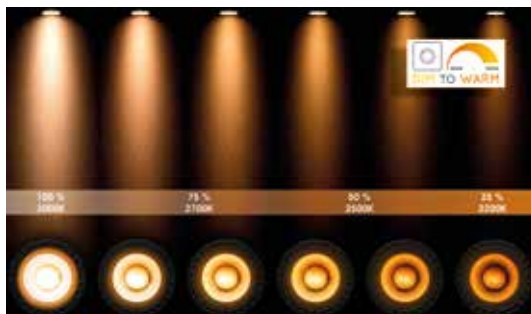

LED GU10 bulbs “dim to warm”

With a dim-to-warm bulb the color temperature is adjustable from 3000 Kelvin (warm white) to 2200 Kelvin (extra warm white).

Ø 5cm
H 5,5 cm